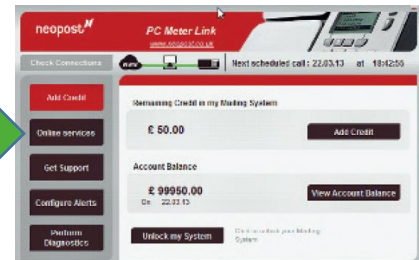

# IS-240/280/280c/290i AutoStamp2™

Authorised  
manufacturer, inspector and  
maintainer of franking machines

Note: Your franking machine must be to your crediting phone line.  
The 2019 tariff change will be effective from 25<sup>th</sup> March 2019 (please see [www.royalmail.com/prices2019](http://www.royalmail.com/prices2019) for details).

1

Click on **ONLINE SERVICES**.

2

Click on **OLS GENERIC CALL**.

3

When you see **“CONNECTION TO SERVER SUCCESSFUL”**, click **OK**.

If you experience any problems after loading your tariff card, please turn your machine off then back on again.