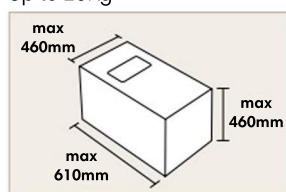

Medium Parcel Up to 20Kg

Important Reasons why others either choose or switch to Mailcoms:

1. Free Royal Mail Postage Tariff Change Updates.
2. No 'Add On' charges for postage top ups.
3. Free Logo & Return Address Stamp.
4. Free Onsite Installation & Training.
5. 33% off your Postage.
6. Guaranteed Lowest Ink & Labels Cost.
7. Guaranteed 'No Sales Pressure' Promise.
8. Guaranteed No Hidden Extras.
9. Cost Reflective Transparent Pricing.
10. Mailcoms Voted UK's 'Most Loved' Franking Machine Supplier for 3 years running.