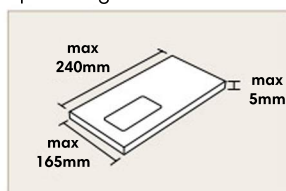

Royal Mail Postage Stamp Prices & Franking Price List 2017 - Effective from 27th March 2017

Format	Weight	First Class			Second Class		
		Stamps	Standard Franking	Mailmark Franking	Stamps	Standard Franking	Mailmark Franking
Letter	0-100g	65p	57p	55p	56p	41p	38p
Large Letter	0-100g	98p	90p	85p	76p	68p	65p
	101-250g	£1.30	£1.24	£1.19	£1.22	96p	91p
	251-500g	£1.74	£1.64	£1.58	£1.58	£1.26	£1.22
Small Parcel	501-750g	£2.52	£2.30	£2.23	£2.14	£1.76	£1.72
	0-1kg	£3.40	£3.12	£3.12	£2.90	£2.62	£2.62
Medium Parcel	1-2kg	£5.50	£5.22	£5.22	£2.90	£2.62	£2.62
	0-1kg	£5.70	£4.87	£4.87	£5.00	£4.52	£4.52
	1-2kg	£8.95	£7.57	£7.57	£5.00	£4.52	£4.52
	2-5kg	£15.85	£15.85	£15.85	£13.75	£13.75	£13.75
	5-10kg	£21.90	£21.90	£21.90	£20.25	£20.25	£20.25
	10-20kg	£33.40	£33.40	£33.40	£28.55	£28.55	£28.55

ALL PRICES ON THIS TABLE
ARE EXEMPT FROM VAT

RECORDED SIGNED FOR FEE
LETTERS: ADD £1.00
PARCELS: ADD £1.10

NEXT DAY SPECIAL DELIVERY (FRANKING):
UP TO 100G = £6.20
UP TO 500G = £6.85

Letter Up to 100g