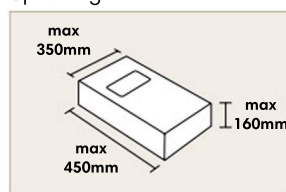

Small Parcel Up to 2Kg