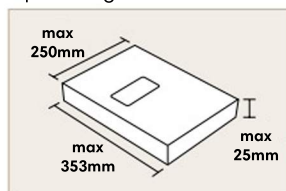

Large Letter Up to 750g