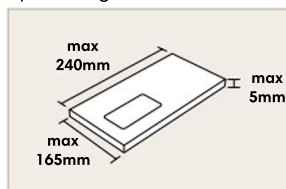

Royal Mail Postage Stamp Prices & Franking Price List 2016 - Effective from 29th March 2016

Format	Weight	First Class			Second Class		
		Stamps	Standard Franking	Mailmark Franking	Stamps	Standard Franking	Mailmark Franking
Letter	0-100g	64p	53p	51p	55p	40p	37p
Large Letter	0-100g	96p	83p	79p	75p	67p	64p
	101-250g	£1.27	£1.14	£1.10	£1.20	94p	89p
	251-500g	£1.71	£1.50	£1.46	£1.54	£1.23	£1.19
Small Parcel	501-750g	£2.46	£2.11	£2.06	£2.09	£1.72	£1.68
	0-1kg	£3.35	£3.07	£3.07	£2.85	£2.57	£2.57
Medium Parcel	1-2kg	£5.50	£5.22	£5.22	£2.85	£2.57	£2.57
	0-1kg	£5.70	£4.87	£4.87	£4.95	£4.47	£4.47
	1-2kg	£8.95	£7.57	£7.57	£4.95	£4.47	£4.47
	2-5kg	£15.85	£15.85	£15.85	£13.75	£13.75	£13.75
	5-10kg	£21.90	£21.90	£21.90	£20.25	£20.25	£20.25
	10-20kg	£33.40	£33.40	£33.40	£28.55	£28.55	£28.55

ALL PRICES ON THIS TABLE
ARE EXEMPT FROM VAT

RECORDED SIGNED FOR FEE
ADD £1.10

NEXT DAY SPECIAL DELIVERY (FRANKING):
UP TO 100G = £6.20
UP TO 500G = £6.85

Letter Up to 100g