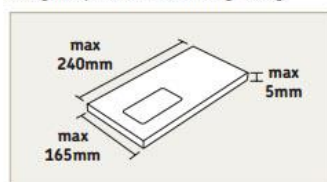

Franking Machines Now Offer a 35% Saving over using Stamps / SmartStamp.
For More information visit: www.mailcoms.co.uk or call 01543 572776

Letter

Weight up to and including 100g.

Large Letter

Weight up to and including 750g.