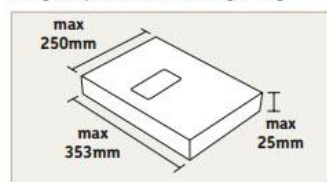

Franking Machines Now Offer a 35% Saving over using Stamps / SmartStamp.
For More information visit: www.mailcoms.co.uk or call 01543 572776

Letter

Weight up to and including 100g.

Large Letter

Weight up to and including 750g.