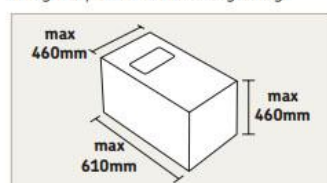

Medium Parcel

Weight up to and including 20kg.

Important Reasons why others either choose or switch to Mailcoms:

1. Free Royal Mail Postage Tariff Change Updates.
2. No 'Add On' charges for postage top ups.
3. Free Logo & Return Address Stamp.
4. Free Onsite Installation & Training.
5. 35% off your Postage.
6. Guaranteed Lowest Ink & Labels Cost.
7. Guaranteed 'No Sales Pressure' Promise
8. Guaranteed No Hidden Extras.
9. Cost Reflective Transparent Pricing.
10. Mailcoms Voted UK's 'Most Loved' Franking Machine Supplier for 3 years running.

For reduced priced **FRANKING MACHINE INK CARTRIDGES** and **LABELS** visit www.mailcoms.co.uk or call 01543 572776