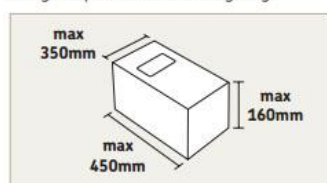

Small Parcel

Weight up to and including 2kg.