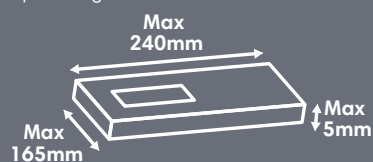

Letter
Up to 100g

Large Letter
Up to 750g

Small Parcel
*Length+Depth+Width must be under 90cm
Up to 2kg

Tubes & Rolls
The length plus twice the diameter must be less than 104cm, with the greatest dimension less than 90cm
Up to 2kg