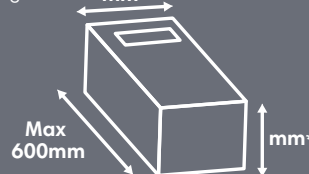

Letter
Up to 100g

Large Letter
Up to 750g

Small Parcel
*Length+Depth+Width must be under 90cm
Up to 2kg

Tubes & Rolls
The length plus twice the diameter must be less than 104cm, with the greatest dimension less than 90cm
Up to 2kg