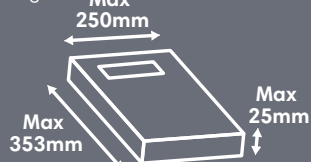

Letter
Up to 100g

Large Letter
Up to 750g

Small Parcel
*Length+Depth+Width must be under 90cm
Up to 2kg

Tubes & Rolls
The length plus twice the diameter must be less than 104cm, with the greatest dimension less than 90cm
Up to 2kg