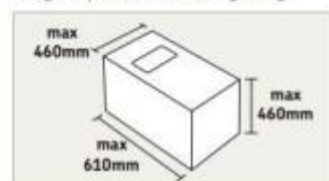

Letter

Weight up to and including 100g.

Large Letter

Weight up to and including 750g.

Small Parcel

Weight up to and including 2kg.

Medium Parcel

Weight up to and including 20kg.