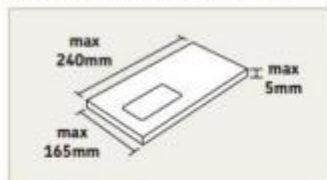

Letter

Weight up to and including 100g.

Large Letter

Weight up to and including 750g.

Small Parcel

Weight up to and including 2kg.

Medium Parcel

Weight up to and including 20kg.